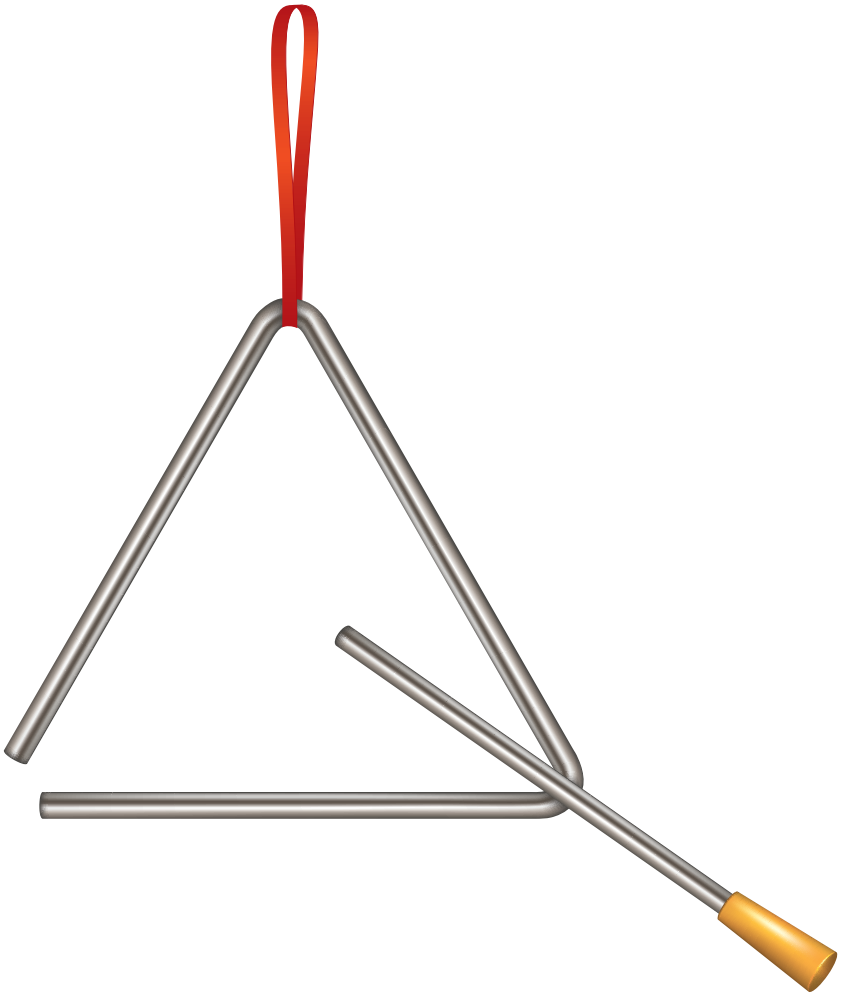

**guitar**

**piano**

The background is a solid green color with a pattern of white circles of various sizes scattered across it. A large, white, rounded rectangular box is centered on the page, containing the word "flute" in a green, lowercase, sans-serif font.

flute

**triangle**

**hear**

**smell**

**touch**

**taste**

**see**

**six**